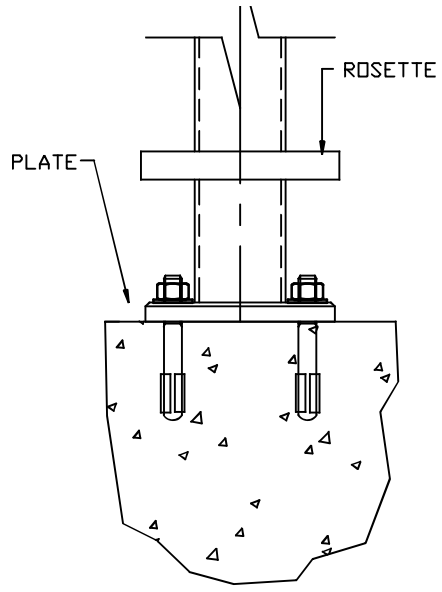

MATERIAL:  
 STAINLESS STEEL  
 ALLOY 316  
 FINISH: NO. 6 SATIN

EMBED MOUNT  
 STANDARD

BASE PLATE MOUNT  
 OPTION

<b>Description:</b> ANDA FREESTANDING ONE LINE RAIL DESIGN - SQUARE W/ INT. DRIVER	<b>Drawn:</b> GTG <b>Date:</b> -	<b>Sheet No.:</b> 1 OF 1
<b>ETI</b> efficient-tec international llc. 9659 Wendell Road Dallas, TX 75243 tel. 866.356.4458	<b>Job Number:</b> -	<b>Part Number:</b> -