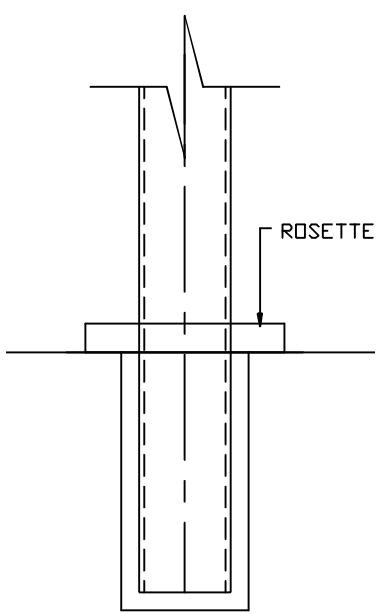

MATERIAL:  
 STAINLESS STEEL  
 ALLOY 316  
 FINISH: NO. 6 SATIN

EMBED MOUNT  
 STANDARD

BASE PLATE MOUNT  
 OPTION

<b>Description:</b> ANDA FREESTANDING ONE LINE RAIL DESIGN - SQUARE W/ INT. DRIVER	<b>Drawn:</b> GTG <b>Date:</b> -	<b>Sheet No.:</b> 1 OF 1
<b>ETI</b> efficient-tec international llc. 9659 Wendell Road Dallas, TX 75243 tel. 866.356.4458	<b>Job Number:</b> -	<b>Part Number:</b> -