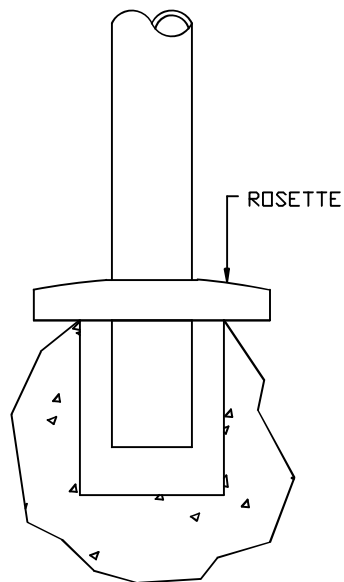

MATERIAL:  
 ALUMINUM  
 ALLOY 6061 OR 6063  
 FINISH: POWDER COAT

EMBED MOUNT  
 STANDARD

BASE PLATE MOUNT  
 OPTION

<b>Description:</b> ANDA FREESTANDING SINGLE LINE STAIR RAIL DESIGN - ALUMINUM	<b>Drawn:</b> -	<b>Sheet No.:</b> -----
	<b>Date:</b> -	
<b>ETI</b> efficient-tec international llc. 9659 Wendell Road Dallas, TX 75243 tel. 866.356.4458	<b>Job Number:</b> -	<b>Part Number:</b> -