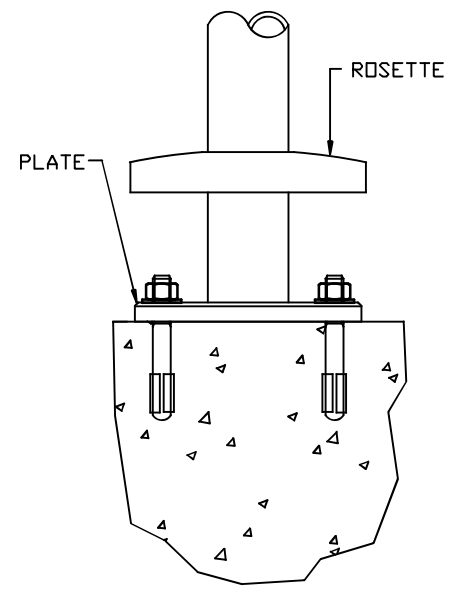

MATERIAL:  
 ALUMINUM  
 ALLOY 6061 OR 6063  
 FINISH: POWDER COAT

EMBED MOUNT  
 STANDARD

BASE PLATE MOUNT  
 OPTION

<b>Description:</b> ANDA FREESTANDING SINGLE LINE STAIR RAIL DESIGN - ALUMINUM	<b>Drawn:</b> -	<b>Sheet No.:</b> -----
	<b>Date:</b> -	
<b>ETI</b> efficient-tec international llc. 9659 Wendell Road Dallas, TX 75243 tel. 866.356.4458	<b>Job Number:</b> -	<b>Part Number:</b> -