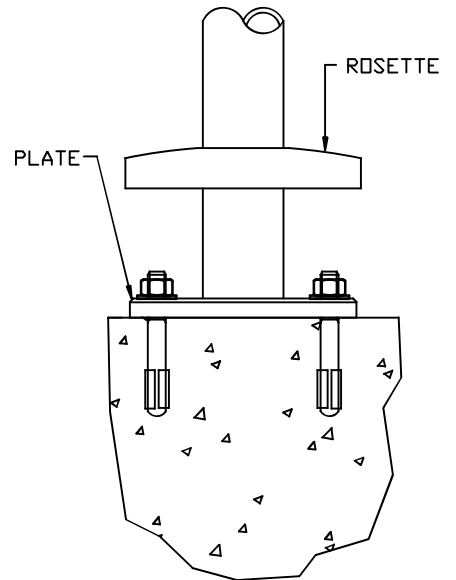

MATERIAL:  
 STAINLESS STEEL  
 ALLOY 316  
 FINISH: NO. 6 SATIN

EMBED MOUNT  
STANDARD

BASE PLATE MOUNT  
OPTION

**Description:**  
 ANDA - LEDRAIL WITH INTEGRAL LED DRIVER  
 ILLUMINATED FREESTANDING ONE LINE STAIR RAIL DESIGN