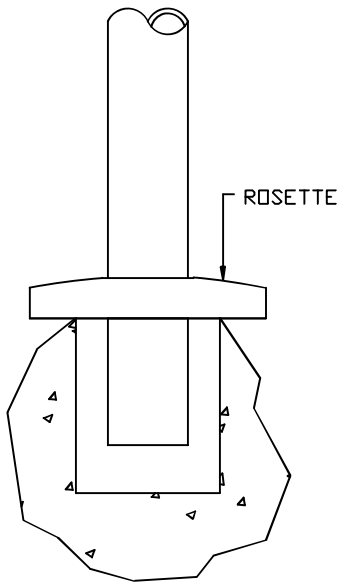

MATERIAL:  
 STAINLESS STEEL  
 ALLOY 316  
 FINISH: NO. 6 SATIN

EMBED MOUNT  
STANDARD

BASE PLATE MOUNT  
OPTION

**Description:**  
 ANDA - LEDRAIL WITH INTEGRAL LED DRIVER  
 ILLUMINATED FREESTANDING ONE LINE STAIR RAIL DESIGN