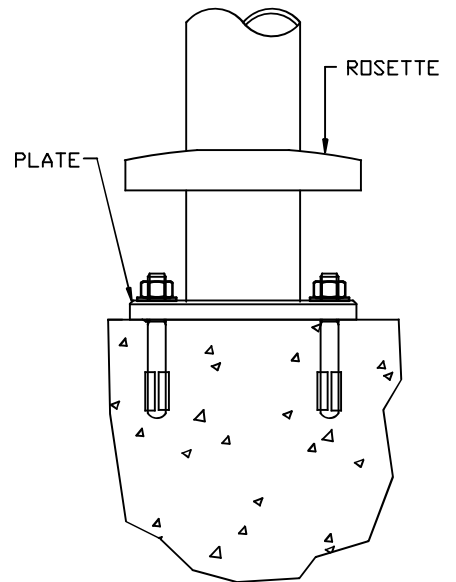

MATERIAL:
ALUMINUM ALLOY
6061/6063
FINISH: POWDER COAT

EMBED MOUNT
STANDARD

BASE PLATE MOUNT
OPTION

Description:
ANDA - LEDRAIL WITH INTEGRAL LED DRIVER
ILLUMINATED FREESTANDING ONE LINE STAIR RAIL DESIGN