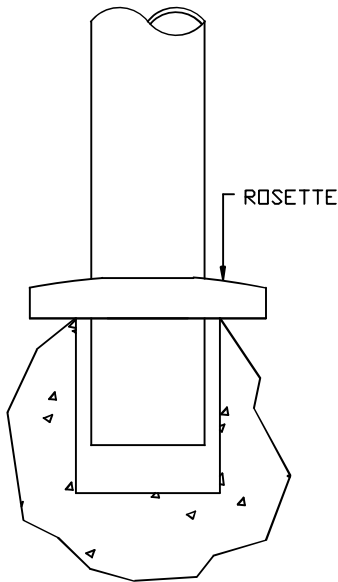

MATERIAL:
ALUMINUM ALLOY
6061/6063
FINISH: POWDER COAT

EMBED MOUNT
STANDARD

BASE PLATE MOUNT
OPTION

Description:
ANDA - LEDRAIL WITH INTEGRAL LED DRIVER
ILLUMINATED FREESTANDING ONE LINE STAIR RAIL DESIGN